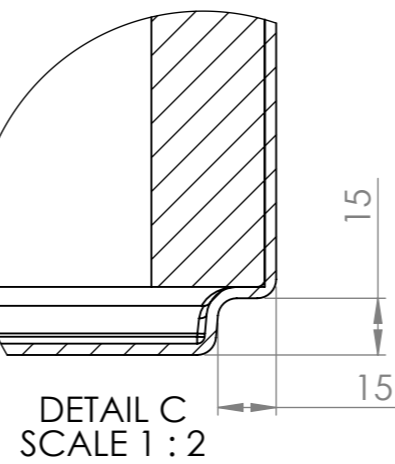

DETAIL B  
SCALE 1 : 2

SECTION A-A

DETAIL C  
SCALE 1 : 2

ITEM NO.	PART NUMBER	THICKNESS	DESCRIPTION	QTY.
1	PB25.2 Polyester			1
2	PB25.2 EPS60 2			2
3	PB25.2 EPS60			4

DRAWN	Benny Dijkhuis	DATE	9-7-2021
REVISION			

TITLE:	3mm Fibreglass	
Drawing:	PB25.2 1200x400x400	A3

**ADEZZ**<sup>®</sup>  
WE PRODUCE GARDEN PRODUCTS FOR PROFESSIONALS

Liessentstraat 4, 5405 AG Uden (NL).  
t 0031 (0)413 - 27 41 68.  
e info@adezz.com, i www.adezz.com

Color: -

Mass (kg):

SCALE:1:15

SHEET 1 OF 4