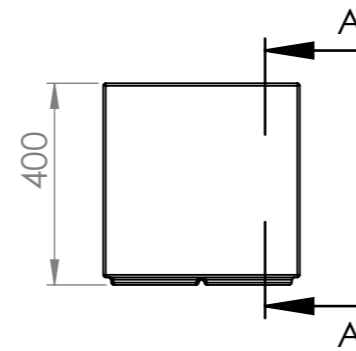

DETAIL B  
SCALE 1 : 2

SECTION A-A

DETAIL C  
SCALE 1 : 2

ITEM NO.	PART NUMBER	THICKNESS	DESCRIPTION	QTY.
1	PB25.2 Polyester			1
2	PB25.2 EPS60 2			2
3	PB25.2 EPS60			4

DRAWN	Benny Dijkhuis	DATE	9-7-2021
REVISION			

TITLE:	3mm Fibreglass	
Drawing:	PB25.2 1200x400x400	A3

**ADEZZ**<sup>®</sup>  
WE PRODUCE GARDEN PRODUCTS FOR PROFESSIONALS

Liessentstraat 4, 5405 AG Uden (NL).  
t 0031 (0)413 - 27 41 68.  
e info@adezz.com, i www.adezz.com

Color: -

Mass (kg):

SCALE:1:15

SHEET 1 OF 4