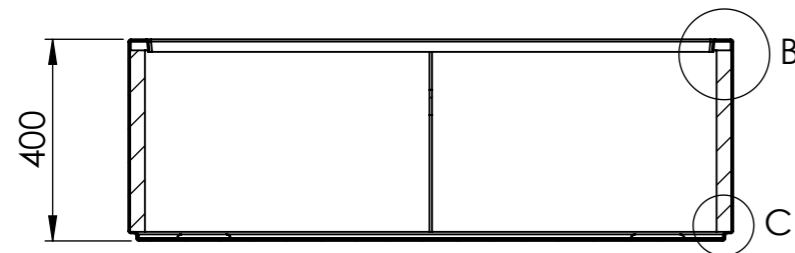

DETAIL B  
SCALE 1 : 2

SECTION A-A

DETAIL C  
SCALE 1 : 2

ITEM NO.	PART NUMBER	THICKNESS	DESCRIPTION	QTY.
1	PB25.2 Polyester			1
2	PB25.2 EPS60 2			2
3	PB25.2 EPS60			4

DRAWN	Benny Dijkhuis	DATE	9-7-2021
REVISION			

TITLE:	3mm Fibreglass	
Drawing:	PB25.2 1200x400x400	A3

**ADEZZ**<sup>®</sup>  
WE PRODUCE GARDEN PRODUCTS FOR PROFESSIONALS

Liessentstraat 4, 5405 AG Uden (NL).  
t 0031 (0)413 - 27 41 68.  
e info@adezz.com, i www.adezz.com

Color: -

Mass (kg):

SCALE:1:15

SHEET 1 OF 4